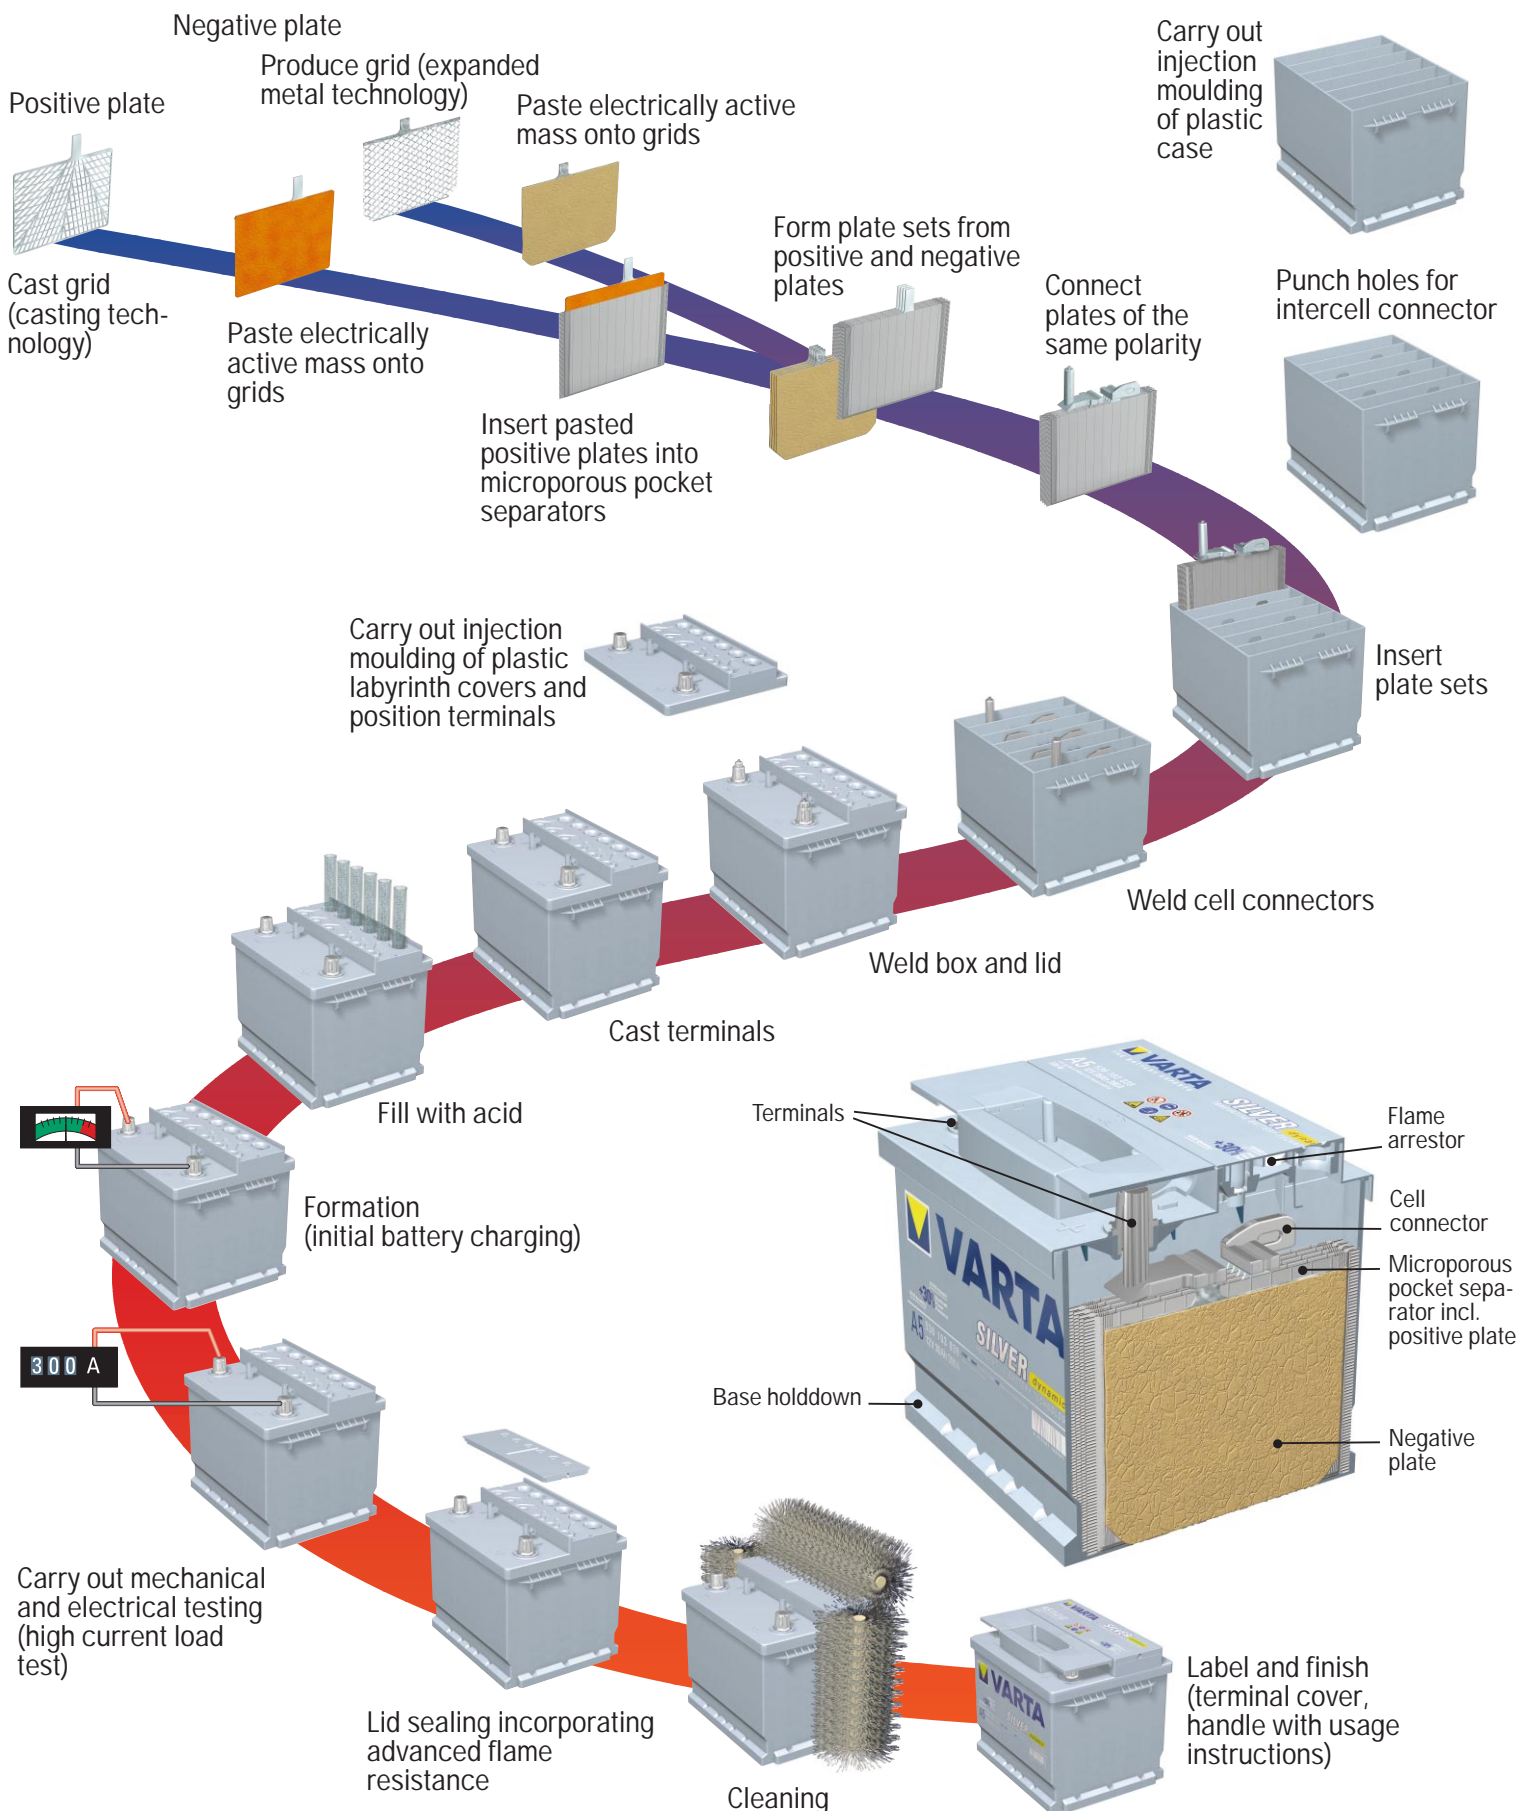

Assembly and Construction of a Starter Battery

Varta starter batteries are rechargeable lead-acid batteries. The Varta SILVER dynamic combines long service life with high reliability and power.